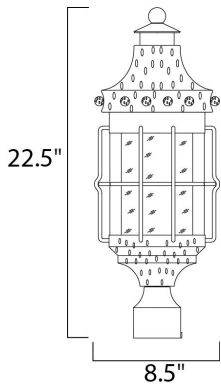

PRODUCT DESCRIPTION

Nantucket is a traditional, early American style collection from Maxim Lighting International in Country Forge finish with Seedy glass.

MEASUREMENTS

DIMENSION : 8.5" L x 8.5" W x 22.5" H

HANGING WEIGHT : 9.24 lb

LAMPING

INPUT VOLTAGE : 120V

BULB : 3 x 60W Incandescent E12 Candelabra , 180W Total

BULB INCLUDED : (Not Included)

DIMMABLE : Yes

FINISHES OPTION

 Country Forge (CF)